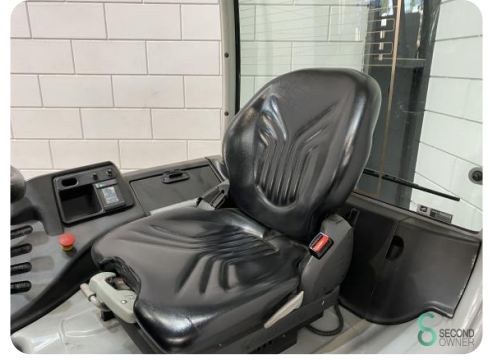

Havenweg 6
6603AS Wijchen

T: +31 6 11462913
E: Koen@secondowner.com
W: <https://secondowner.com>