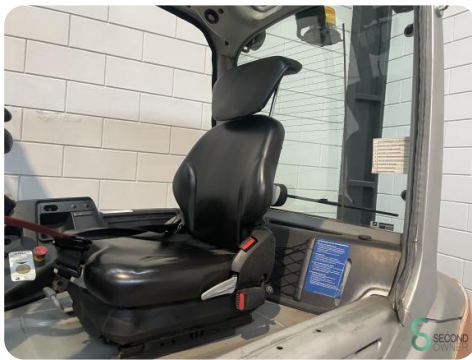

Havenweg 6
6603AS Wijchen

T: +31 6 11462913
E: Koen@secondowner.com
W: <https://secondowner.com>