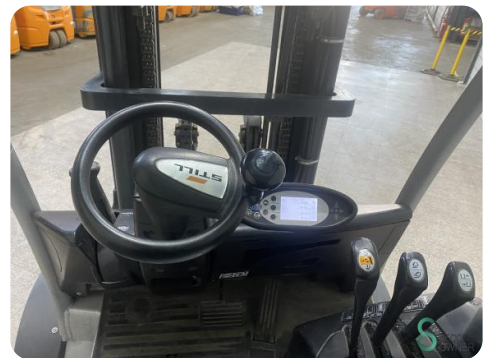

Havenweg 6
6603AS Wijchen

T: +31 6 11462913
E: Koen@secondowner.com
W: <https://secondowner.com>