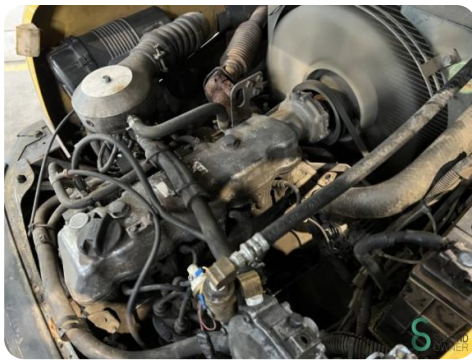

Havenweg 6
6603AS Wijchen

T: +31 6 11462913
E: Koen@secondowner.com
W: <https://secondowner.com>