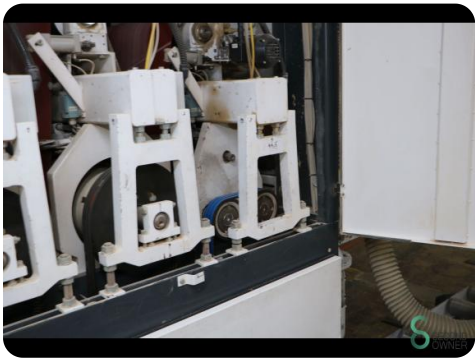

Havenweg 6
6603AS Wijchen

T: +31 6 57668226
E: Glenn@secondowner.com
W: <https://secondowner.com>