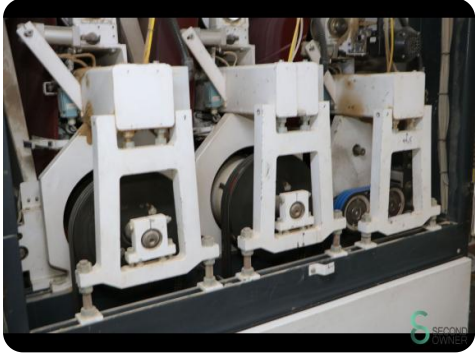

Havenweg 6
6603AS Wijchen

T: +31 6 57668226
E: Glenn@secondowner.com
W: <https://secondowner.com>