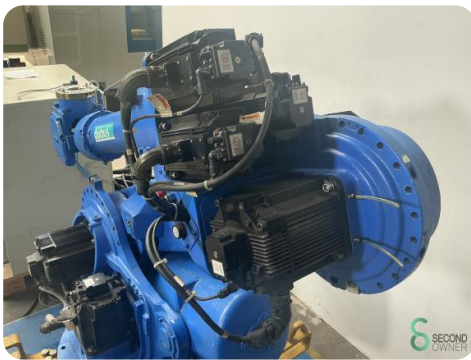

Havenweg 6
6603AS Wijchen

T: +31 6 14832789
E: Bram@secondowner.com
W: <https://secondowner.com>