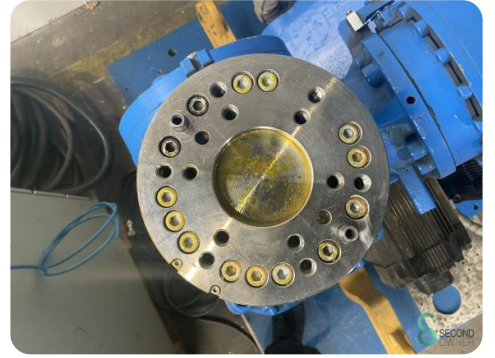

Havenweg 6
6603AS Wijchen

T: +31 6 14832789
E: Bram@secondowner.com
W: <https://secondowner.com>