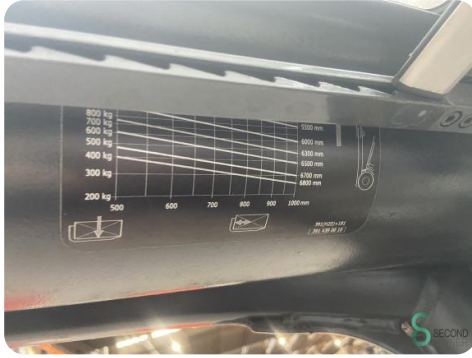

Brand Linde

Model H20T

Year 2013

Specifications

Drive	LPG
Options	Work lights, Camera
Overhead clearance	2900mm
Attachment	Side-shift
Fork length	1150mm
Lifting capacity	2000kg

Dimensions

Length	2000
Width	1100
Height	2900
Weight	3355