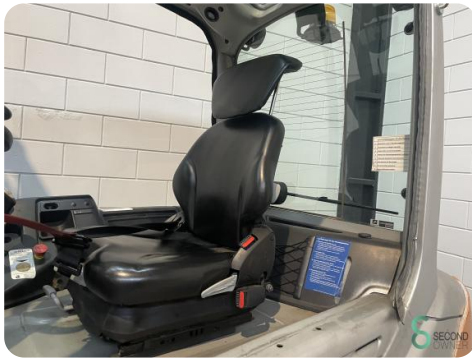

Havenweg 6
6603AS Wijchen

T: +31 6 11462913
E: Koen@secondowner.com
W: <https://secondowner.com>