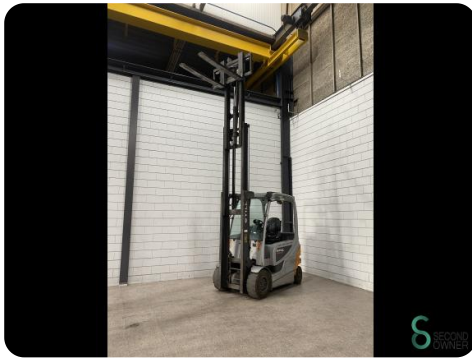

Forklift - Still RX60-30

Forklift - Still RX60-30

WKH6.821

3000kg

4680mm

Elektric

2017

7621

Brand Still

Model RX60-30

Year 2017

Specifications

Drive	Elektric
Capacity	620Ah
Brand/Type	Still
Battery voltage	80V
Battery year of construction	2017
Options	Work lights, Free-lift

Dimensions

Length	2500
Width	1200
Height	2250
Weight	5152