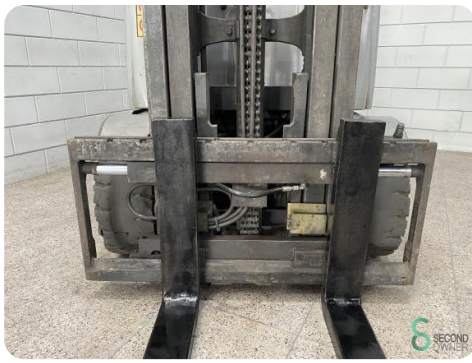

Brand Still

Model RX60-30

Year 2017

Specifications

Drive	Elektric
Capacity	620Ah
Brand/Type	Still
Battery voltage	80V
Battery year of construction	2017
Options	Work lights, Free-lift

Dimensions

Length	2500
Width	1200
Height	2250
Weight	5152