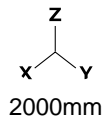

Brand Mayer & Schmidt

Model

Year

Specifications

Max. spindle speed	196rpm
Min. spindle speed	1rpm
Table width	250mm
Table length	3500mm
Travel X	2000mm
Center distance	2500mm

Dimensions

Length

Width

Height

Weight